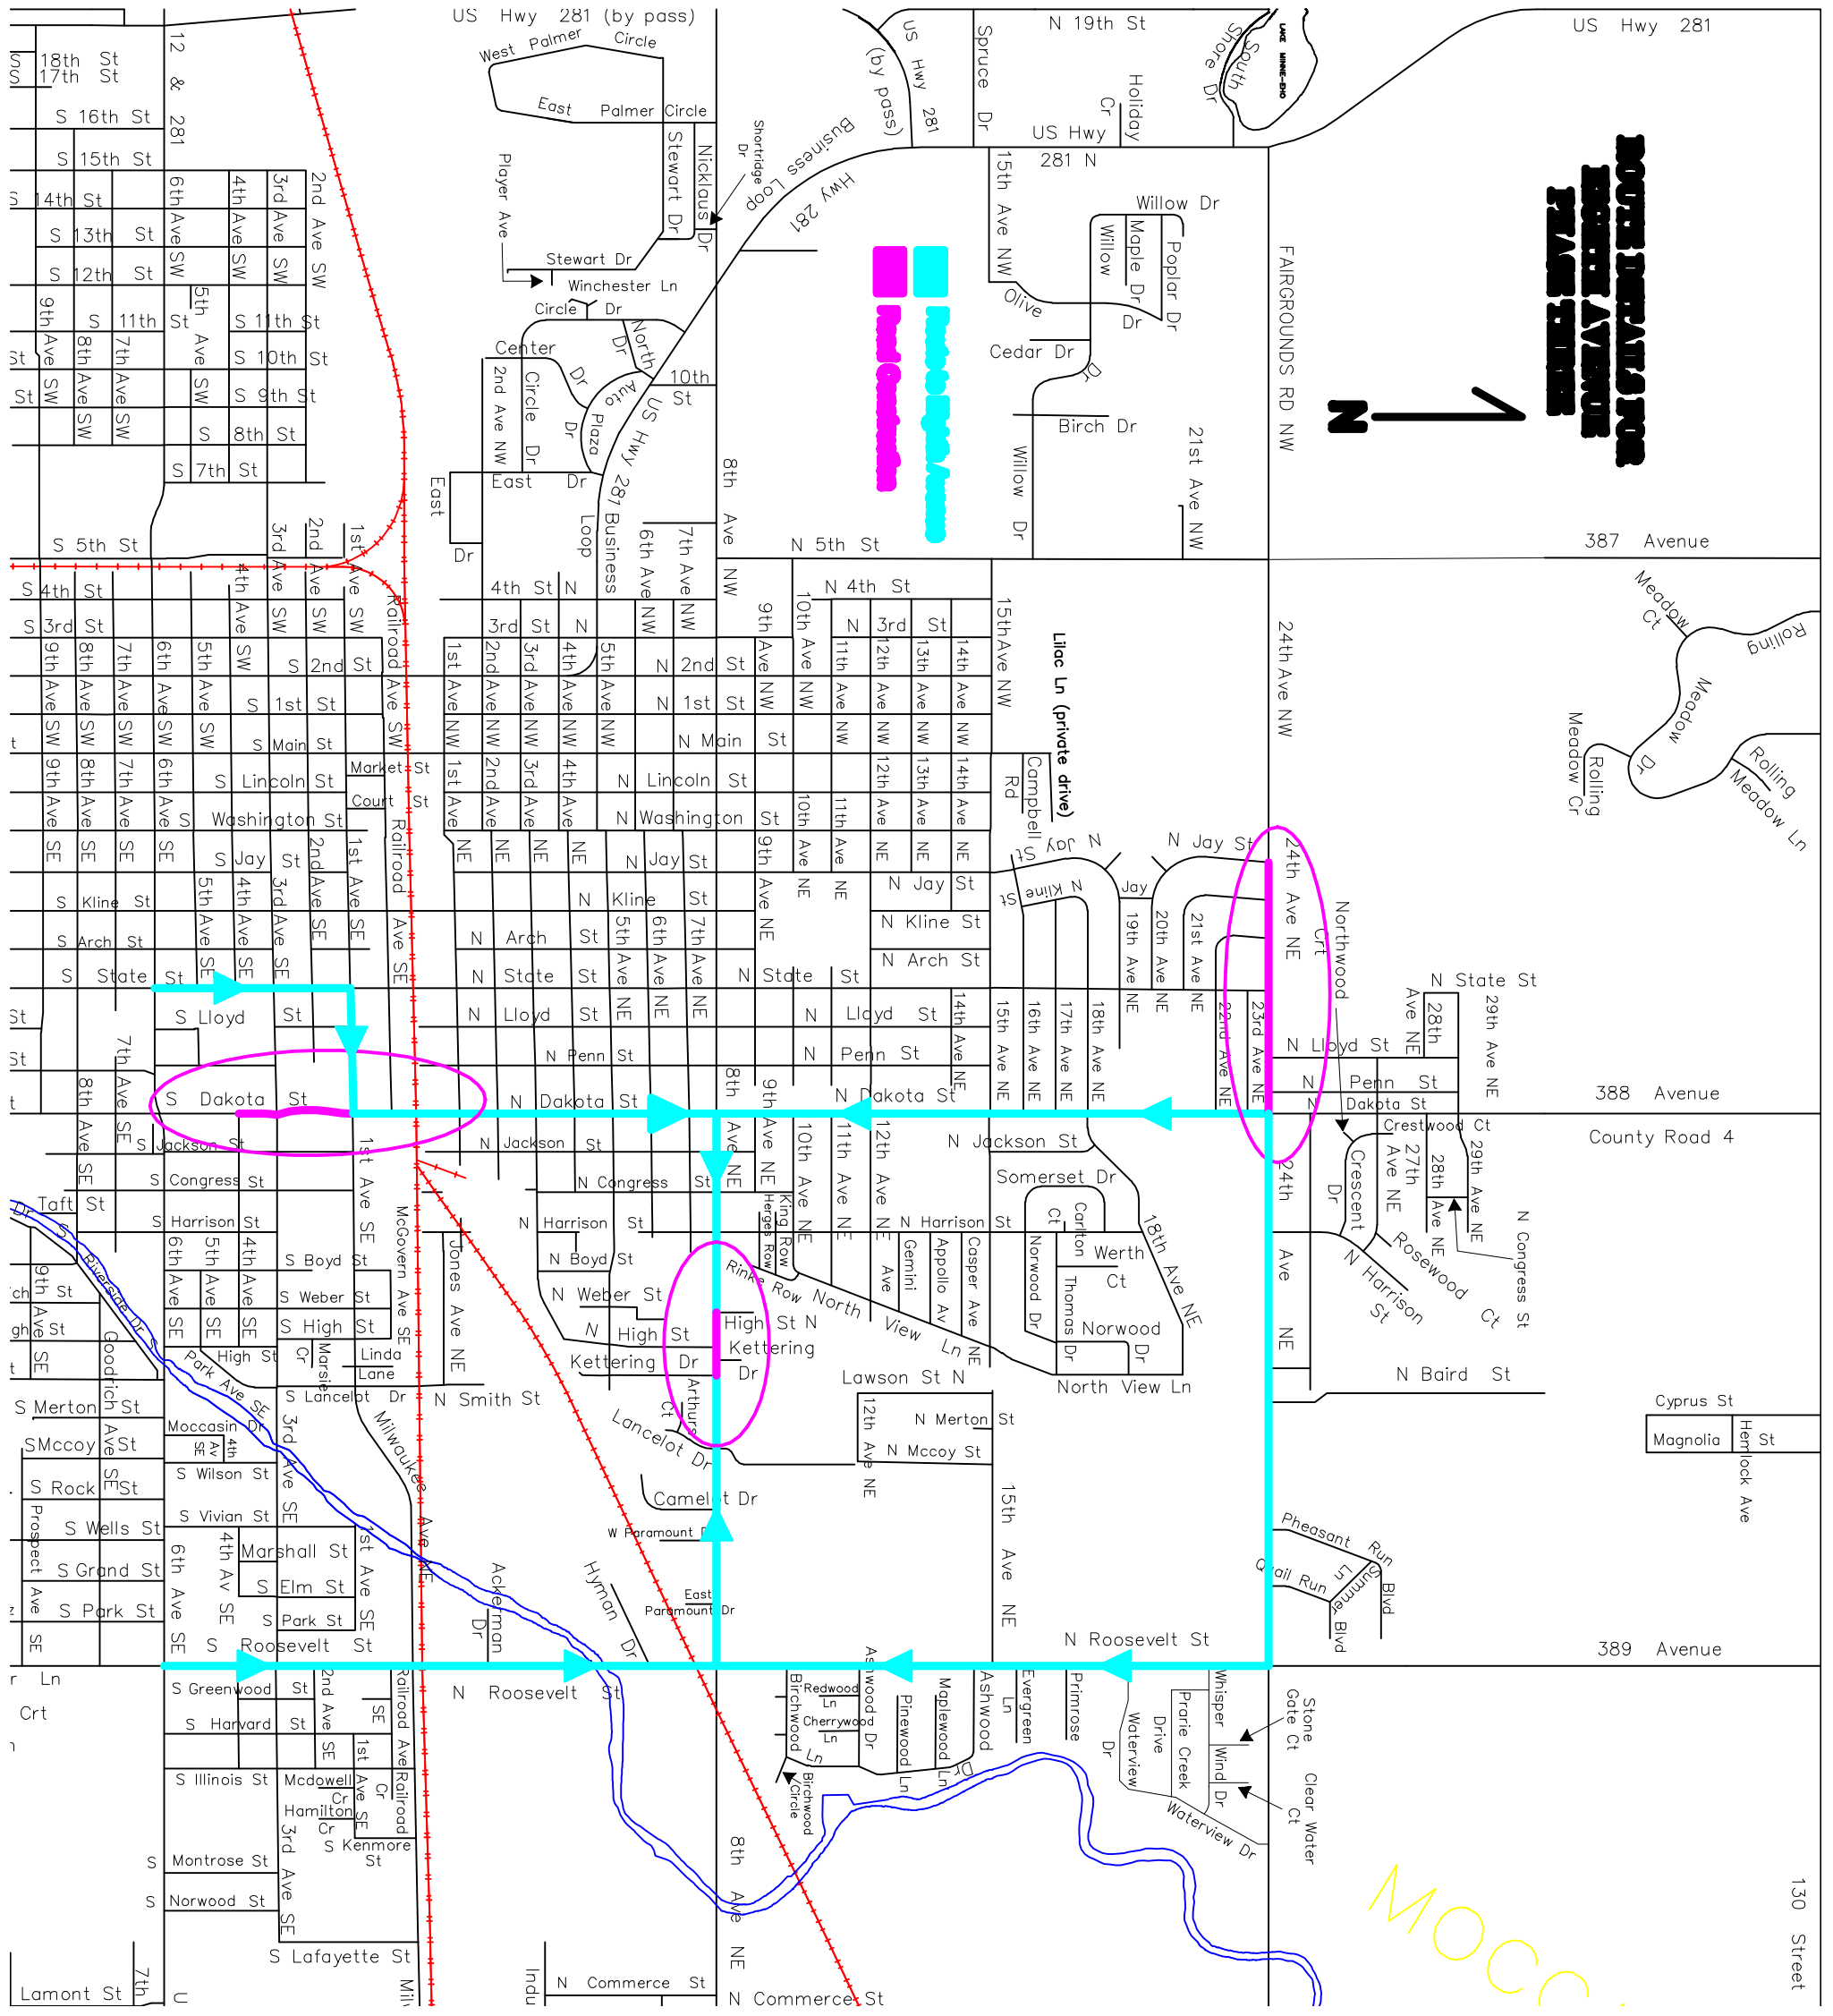

DOOR DELIVERY FOR BROOK AVE PLANS

130 Street

MOON