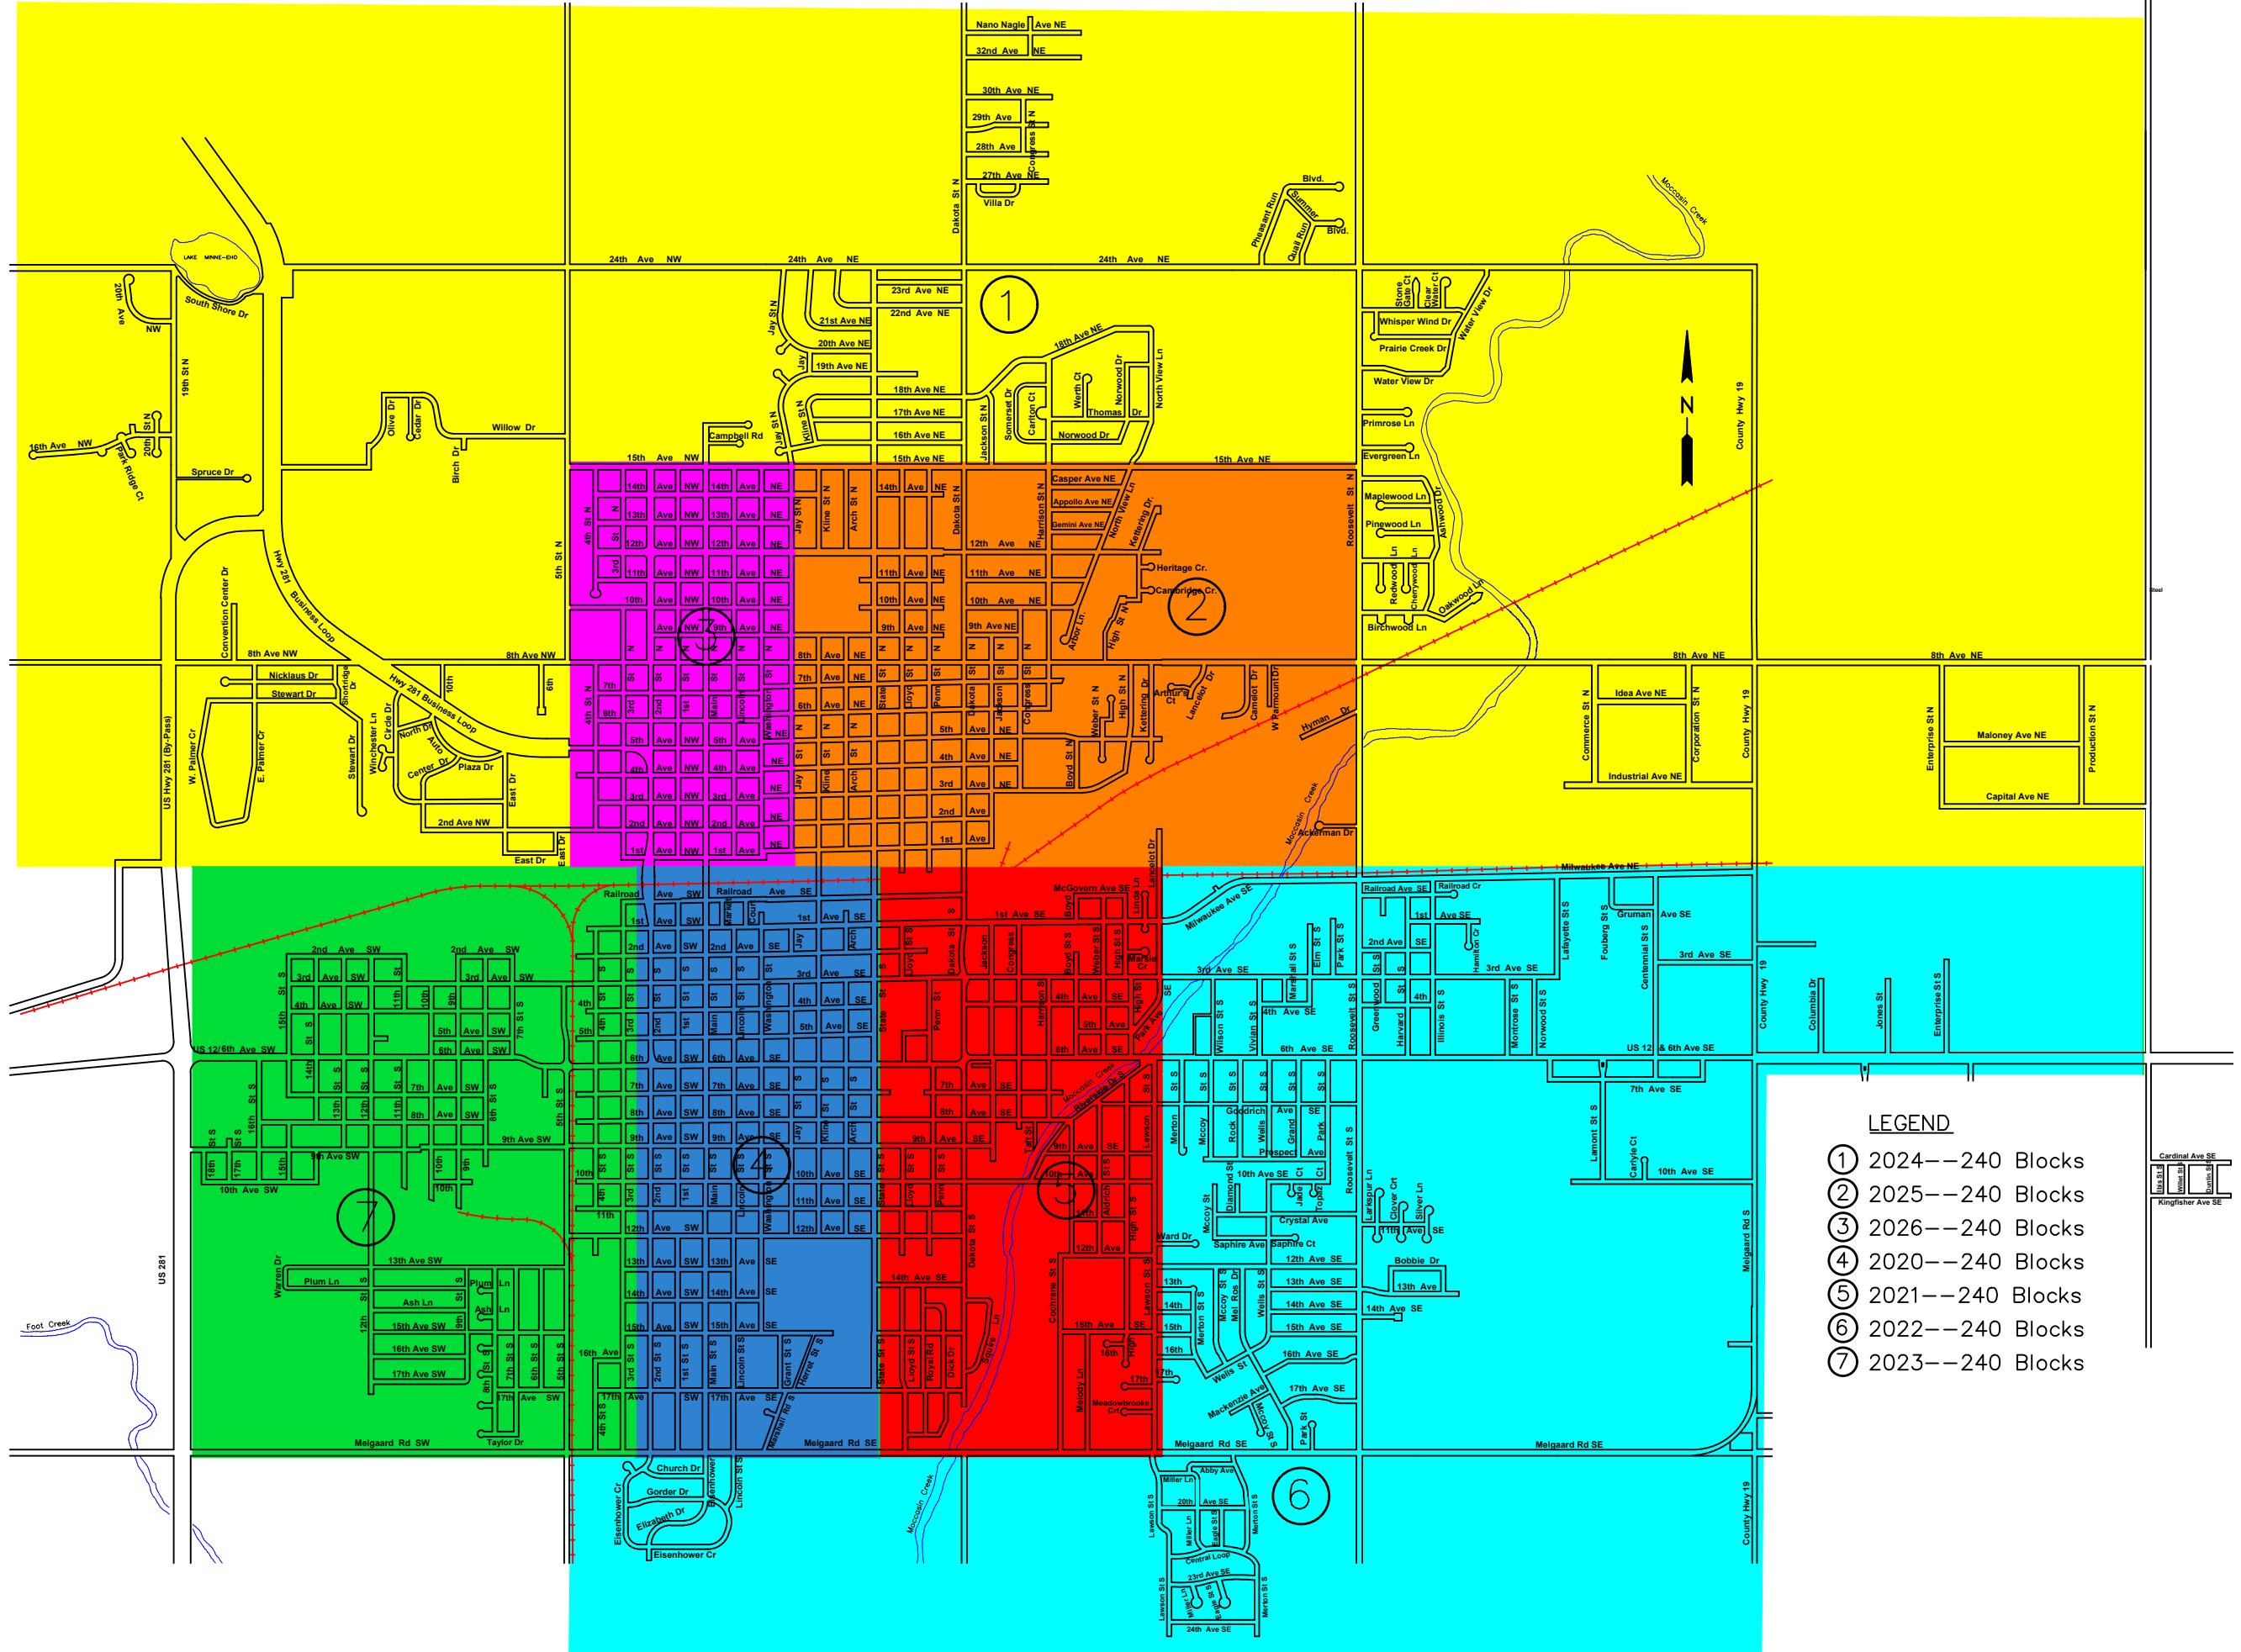

CITY OF ABERDEEN STREET PATCHING AND CHIP SEALING SCHEDULE

- LEGEND**
- ① 2024--240 Blocks
 - ② 2025--240 Blocks
 - ③ 2026--240 Blocks
 - ④ 2020--240 Blocks
 - ⑤ 2021--240 Blocks
 - ⑥ 2022--240 Blocks
 - ⑦ 2023--240 Blocks