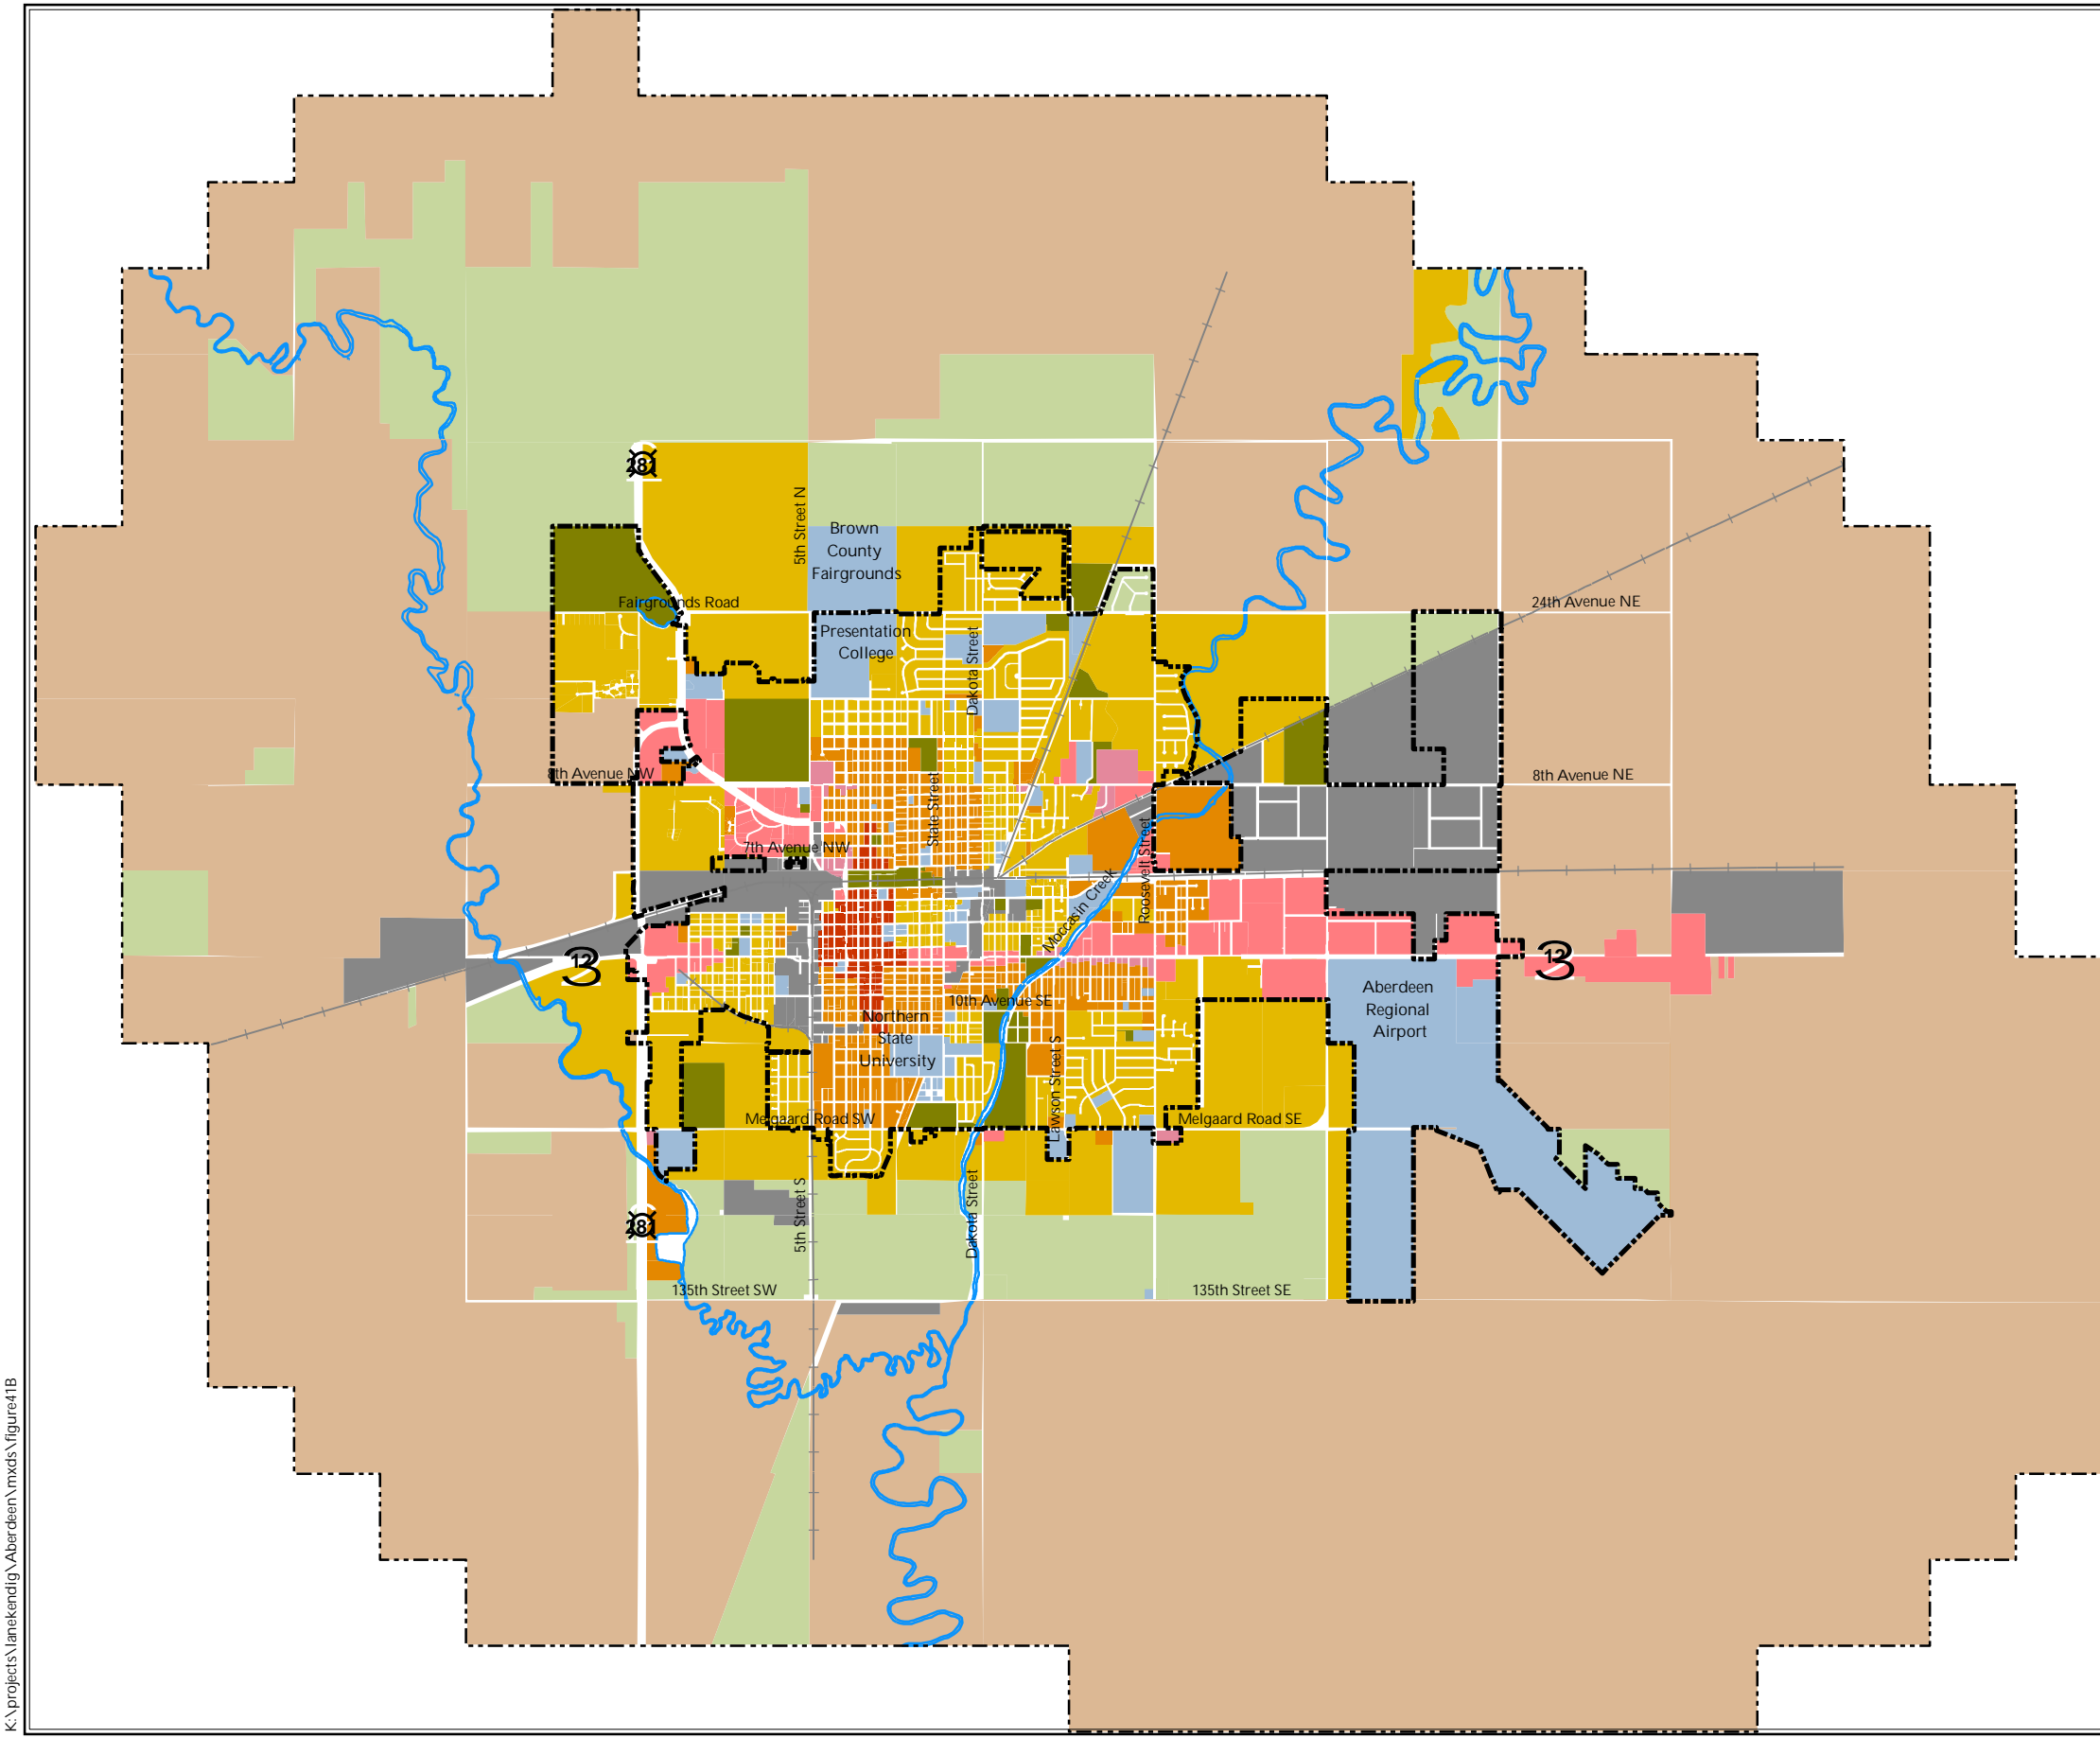

Figure 4.1  
Future Land Use  
Character Plan

Legend

Character Type

- Agriculture
- Countryside
- Suburban Residential
- Urban Low
- Neighborhood Commercial
- Commercial
- Urban Commercial
- Industrial
- Special Use
- Open Space
- City Limits
- Creeks
- Railroad Track

City of Aberdeen  
Tomorrow Plan

Revised On: 11/10/04

K:\projects\lanekendig\Aberdeen\mxd\figure41B