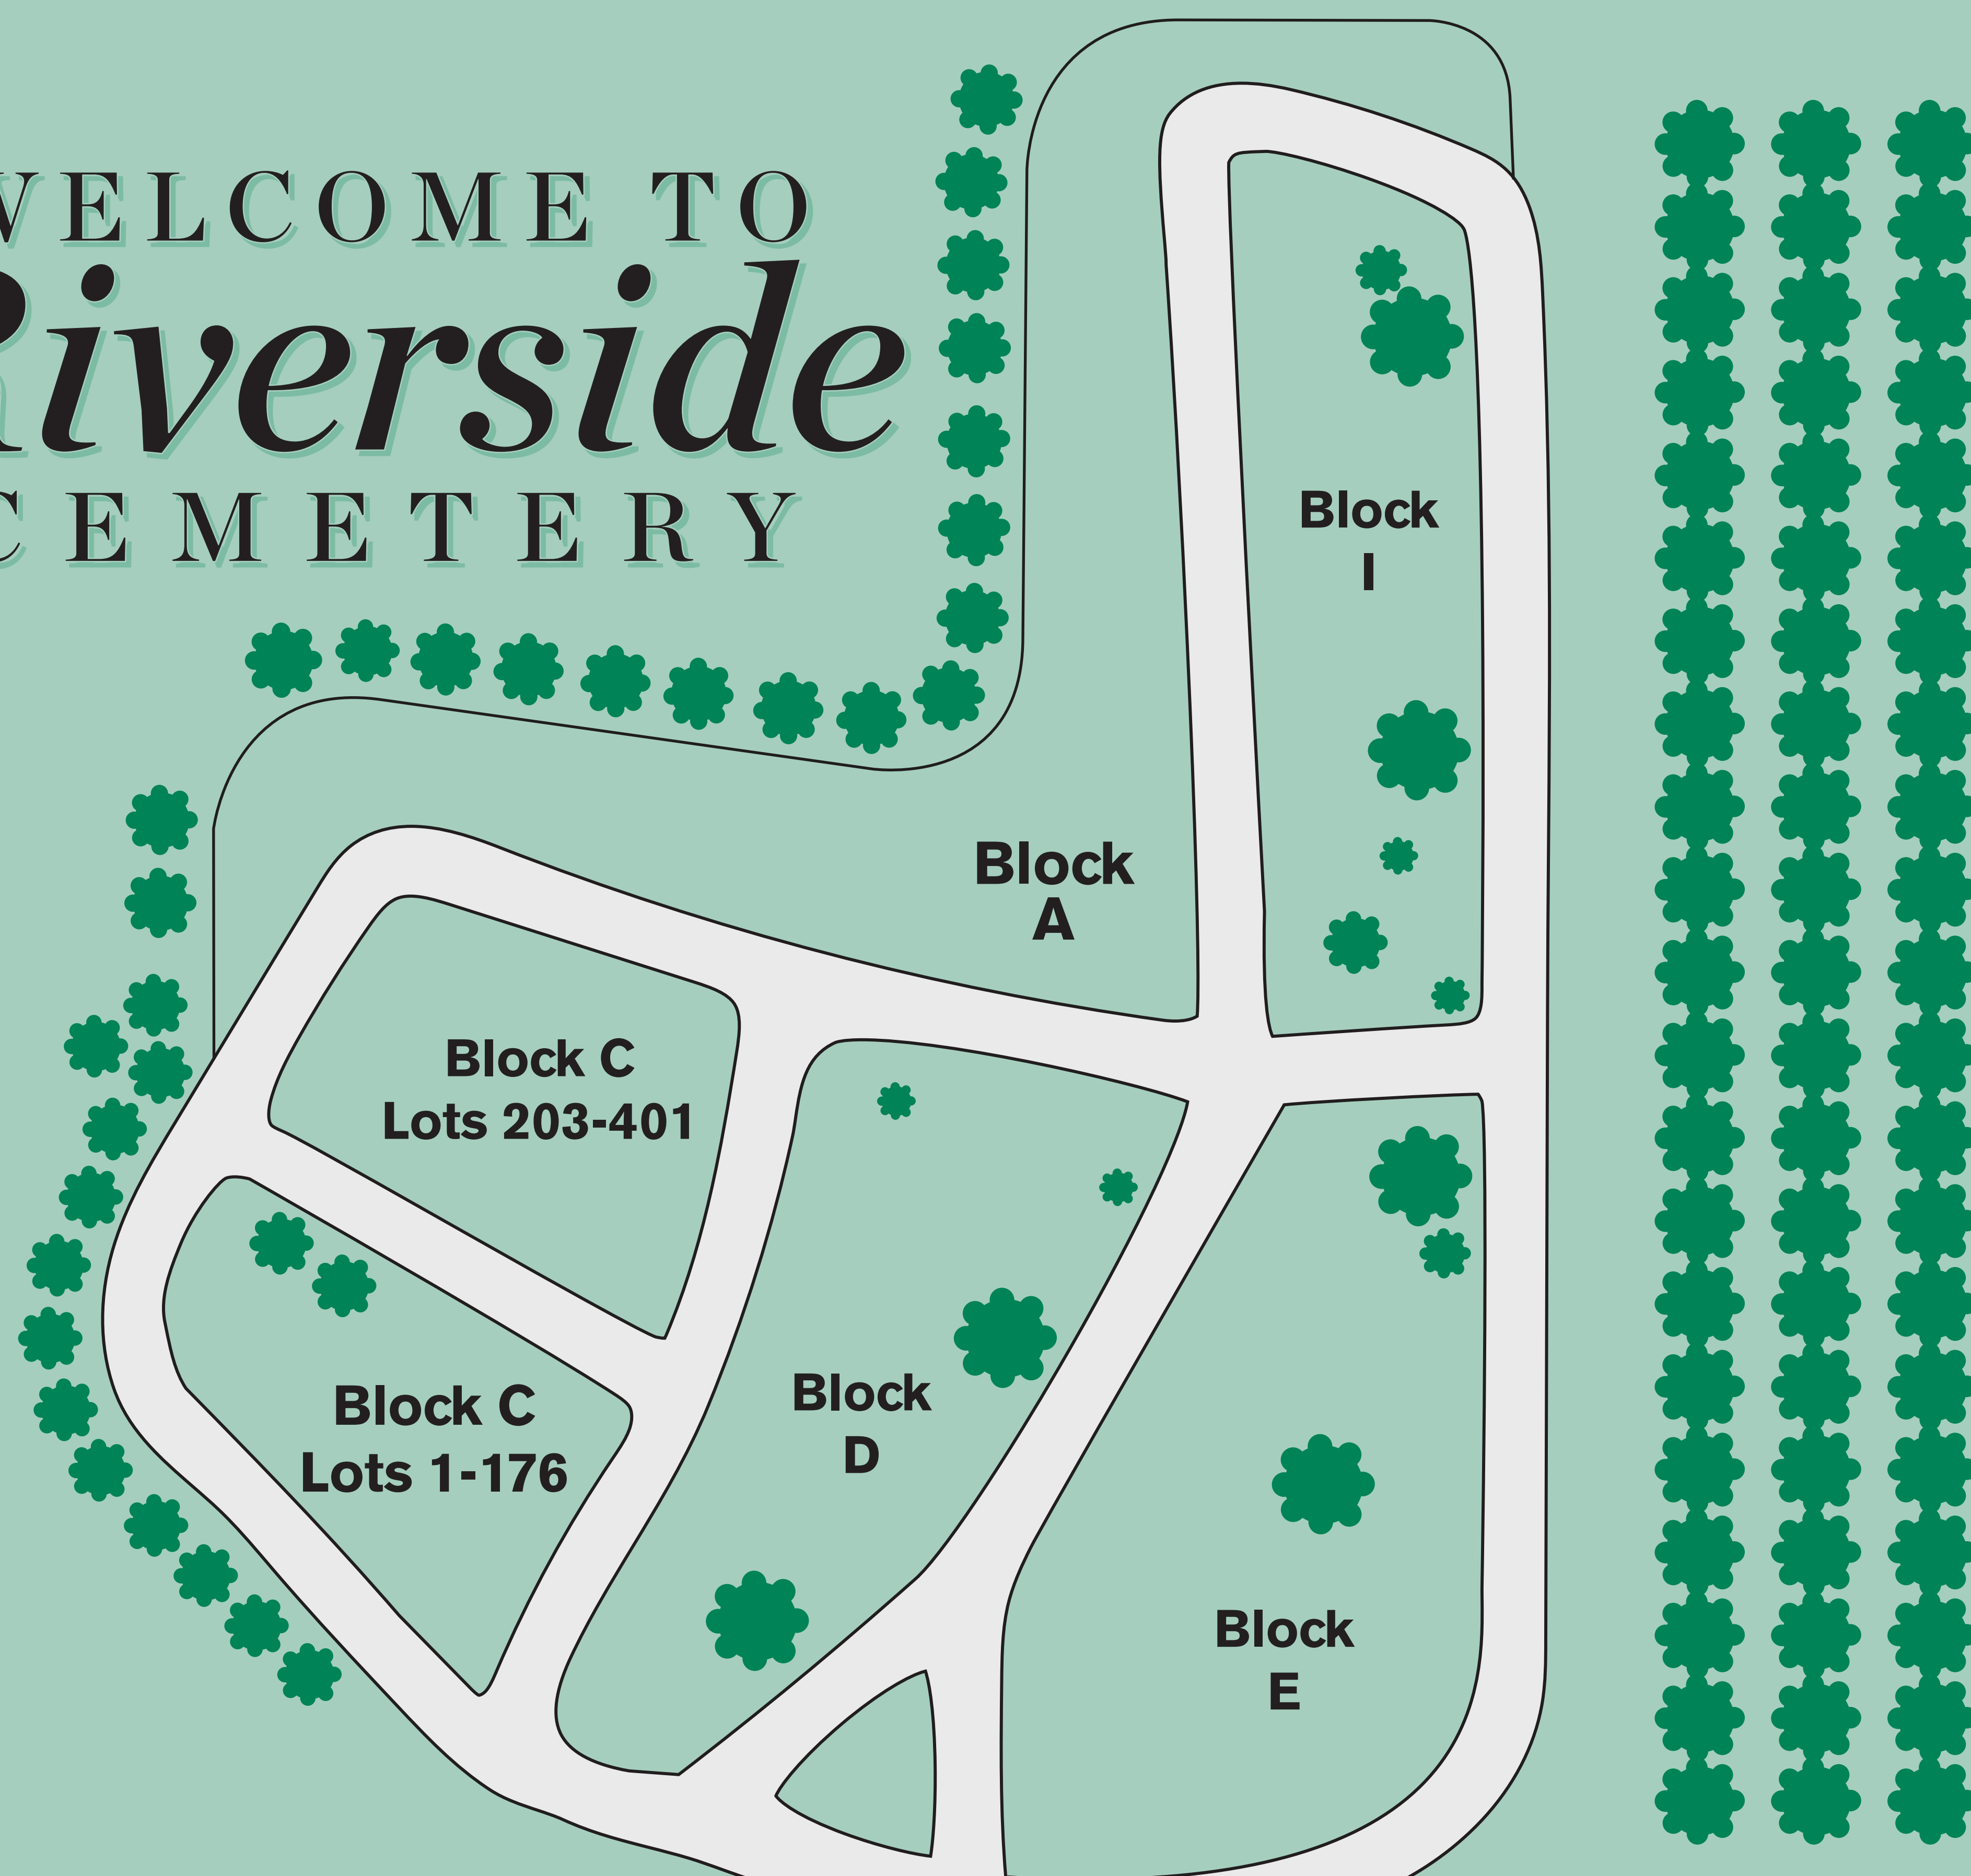

WELCOME TO *Riverside* CEMETERY

US Hwy 281

Riverside MEMORIAL PARK

CEMETERY POLICIES

HOURS: 8 A.M. to 9 P.M. April 1 through September 30
8 A.M. to 5 P.M. October 1 through March 31

Flowers and decorations are restricted to approved vases, except between the dates of May 8th to June 24th. For the remainder of the year, all decorations not in approved vases will be removed.