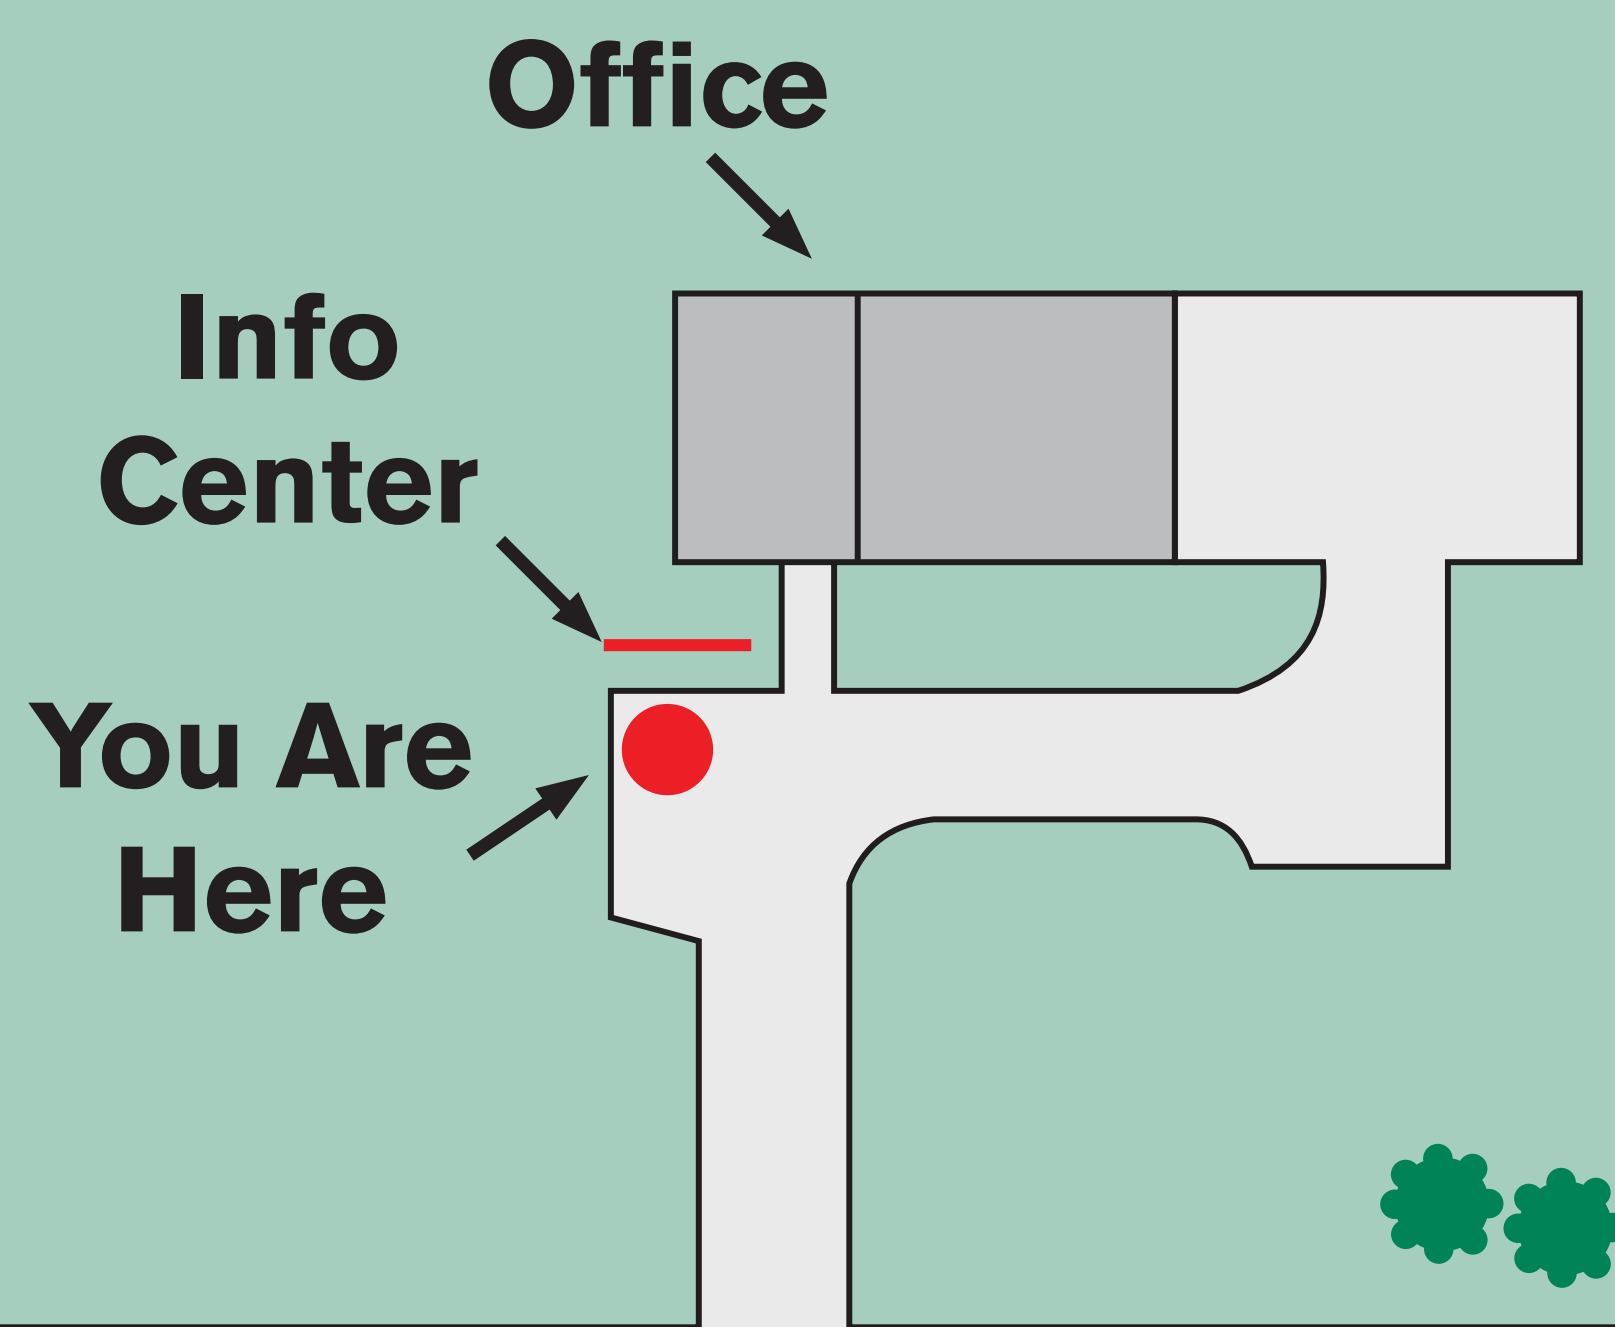

WELCOME TO *Riverside* CEMETERY

US Hwy 281

Riverside MEMORIAL PARK

CEMETERY POLICIES

HOURS: 8 A.M. to 9 P.M. April 1 through September 30
8 A.M. to 5 P.M. October 1 through March 31

Flowers and decorations are restricted to approved vases, except between the dates of May 8th to June 24th. For the remainder of the year, all decorations not in approved vases will be removed.

Speed Limit: 10 Miles Per Hour

A gift fund has been established to accept monies to donate for tree plantings in the cemetery. Planting a tree in memory or honor of a family member, friend, or special person is a lasting tribute to the individual and a living asset to the community.