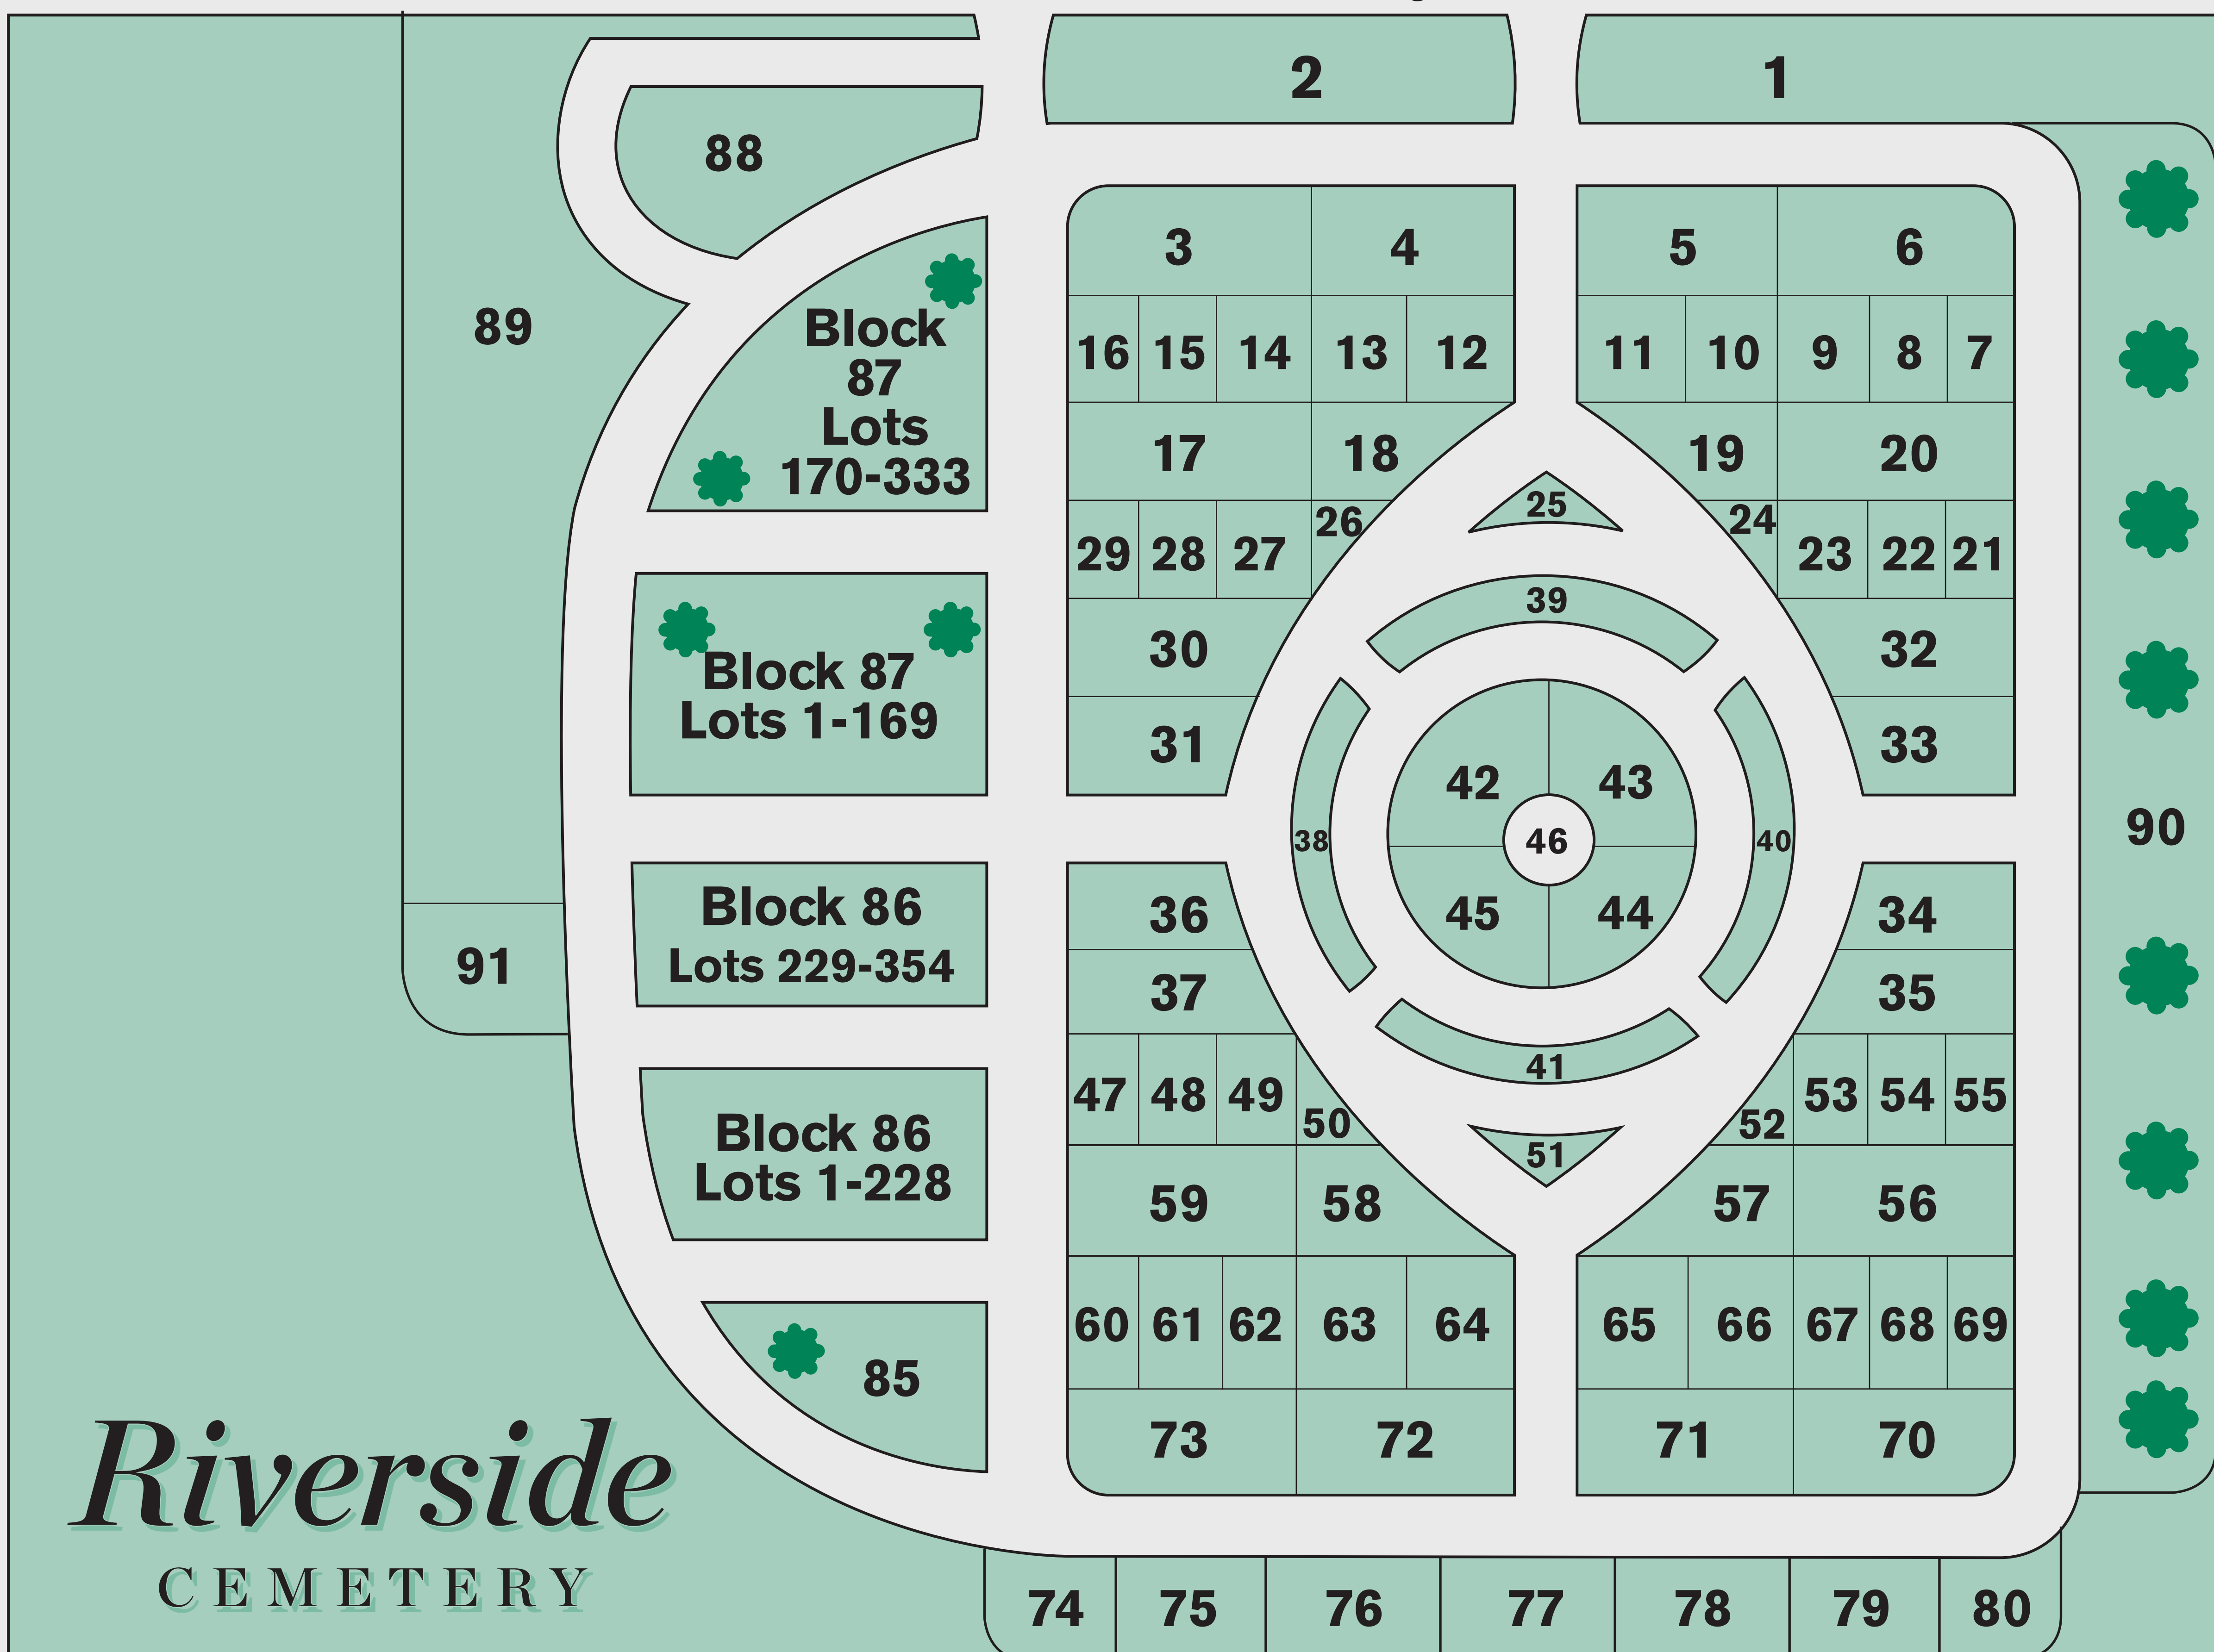

CEMETERY POLICIES

HOURS: 8 A.M. to 9 P.M. April 1 through September 30
8 A.M. to 5 P.M. October 1 through March 31

Flowers and decorations are restricted to approved vases, except between the dates of May 8th to June 24th. For the remainder of the year, all decorations not in approved vases will be removed.

Speed Limit: 10 Miles Per Hour

A gift fund has been established to accept monies to donate for tree plantings in the cemetery. Planting a tree in memory or honor of a family member, friend, or special person is a lasting tribute to the individual and a living asset to the community.

If you need assistance, please stop at the office or call 626-7096 or visit www.aberdeen.sd.us/cemetery

THANK YOU FOR YOUR COOPERATION!

West Melgaard Road

US Hwy 281